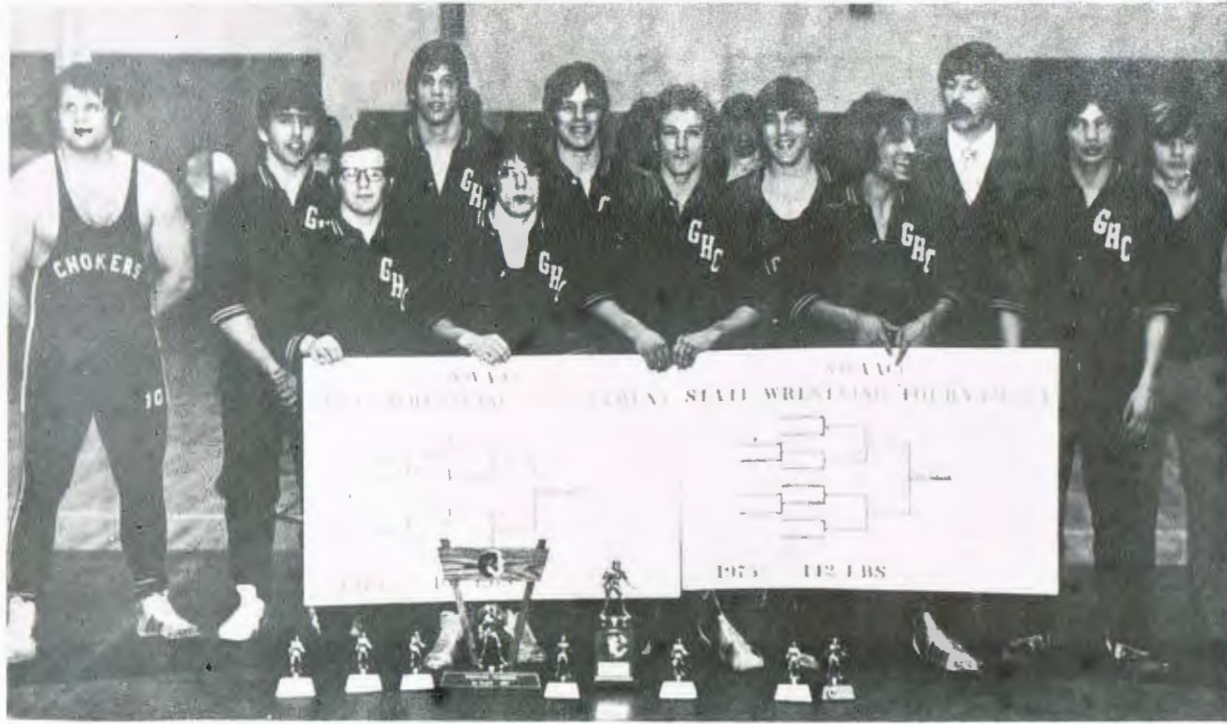

# Grapplers sweep state championships

Front row from left to right: Todd Hatten, Clayton Bradbury, George Waskovich, Ron Gallegos, and Henry Lujan.  
Back row from right to left: John Prigmore, Ben Snobar, Gary Hartsell, Brian Farmer, Karl Kersker, Coach Frey and manager Rich Heussey.

\*\*\*\*\*  
For the seventh time in nine years, the Grays Harbor wrestling team has brought the NWAACC championship back to this campus. Ron Gallegos and Brian Farmer each won individual titles, while there were six second place finishes and one fourth place finish to round out what is definitely an example of a team effort.  
\*\*\*\*\*