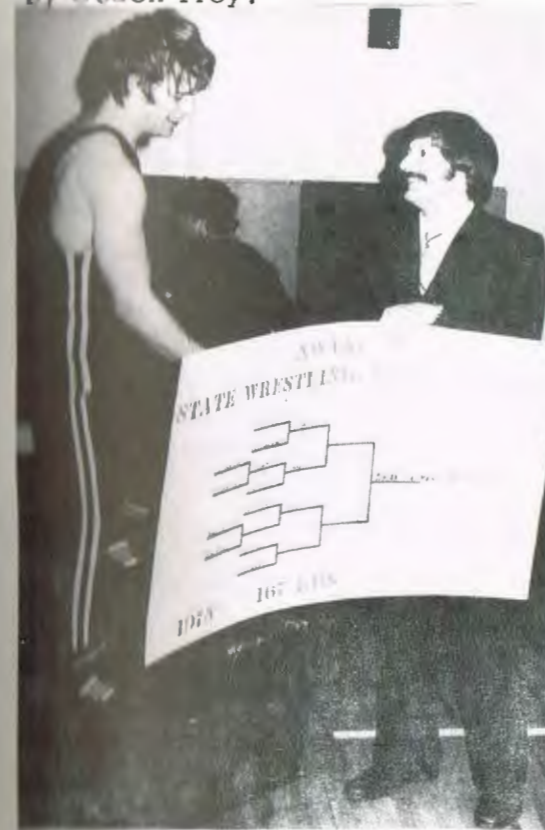

Brian Farmer being congratulated by Coach Frey.

STATE TOURNAMENT RESULTS

126 lbs.	Clayton Bradbury	2nd Place
134 lbs.	George Waskovich	2nd Place
142 lbs.	Ron Gallegos	Champion
150 lbs.	Henry Lujan	2nd Place
158 lbs.	Karl Kersker	2nd Place
167 lbs.	Brian Farmer	Champion
177 lbs.	Gary Hartsel	2nd Place
190 lbs.	Ben Snobar	4th Place
Hvt.	John Prigmore	2nd Place