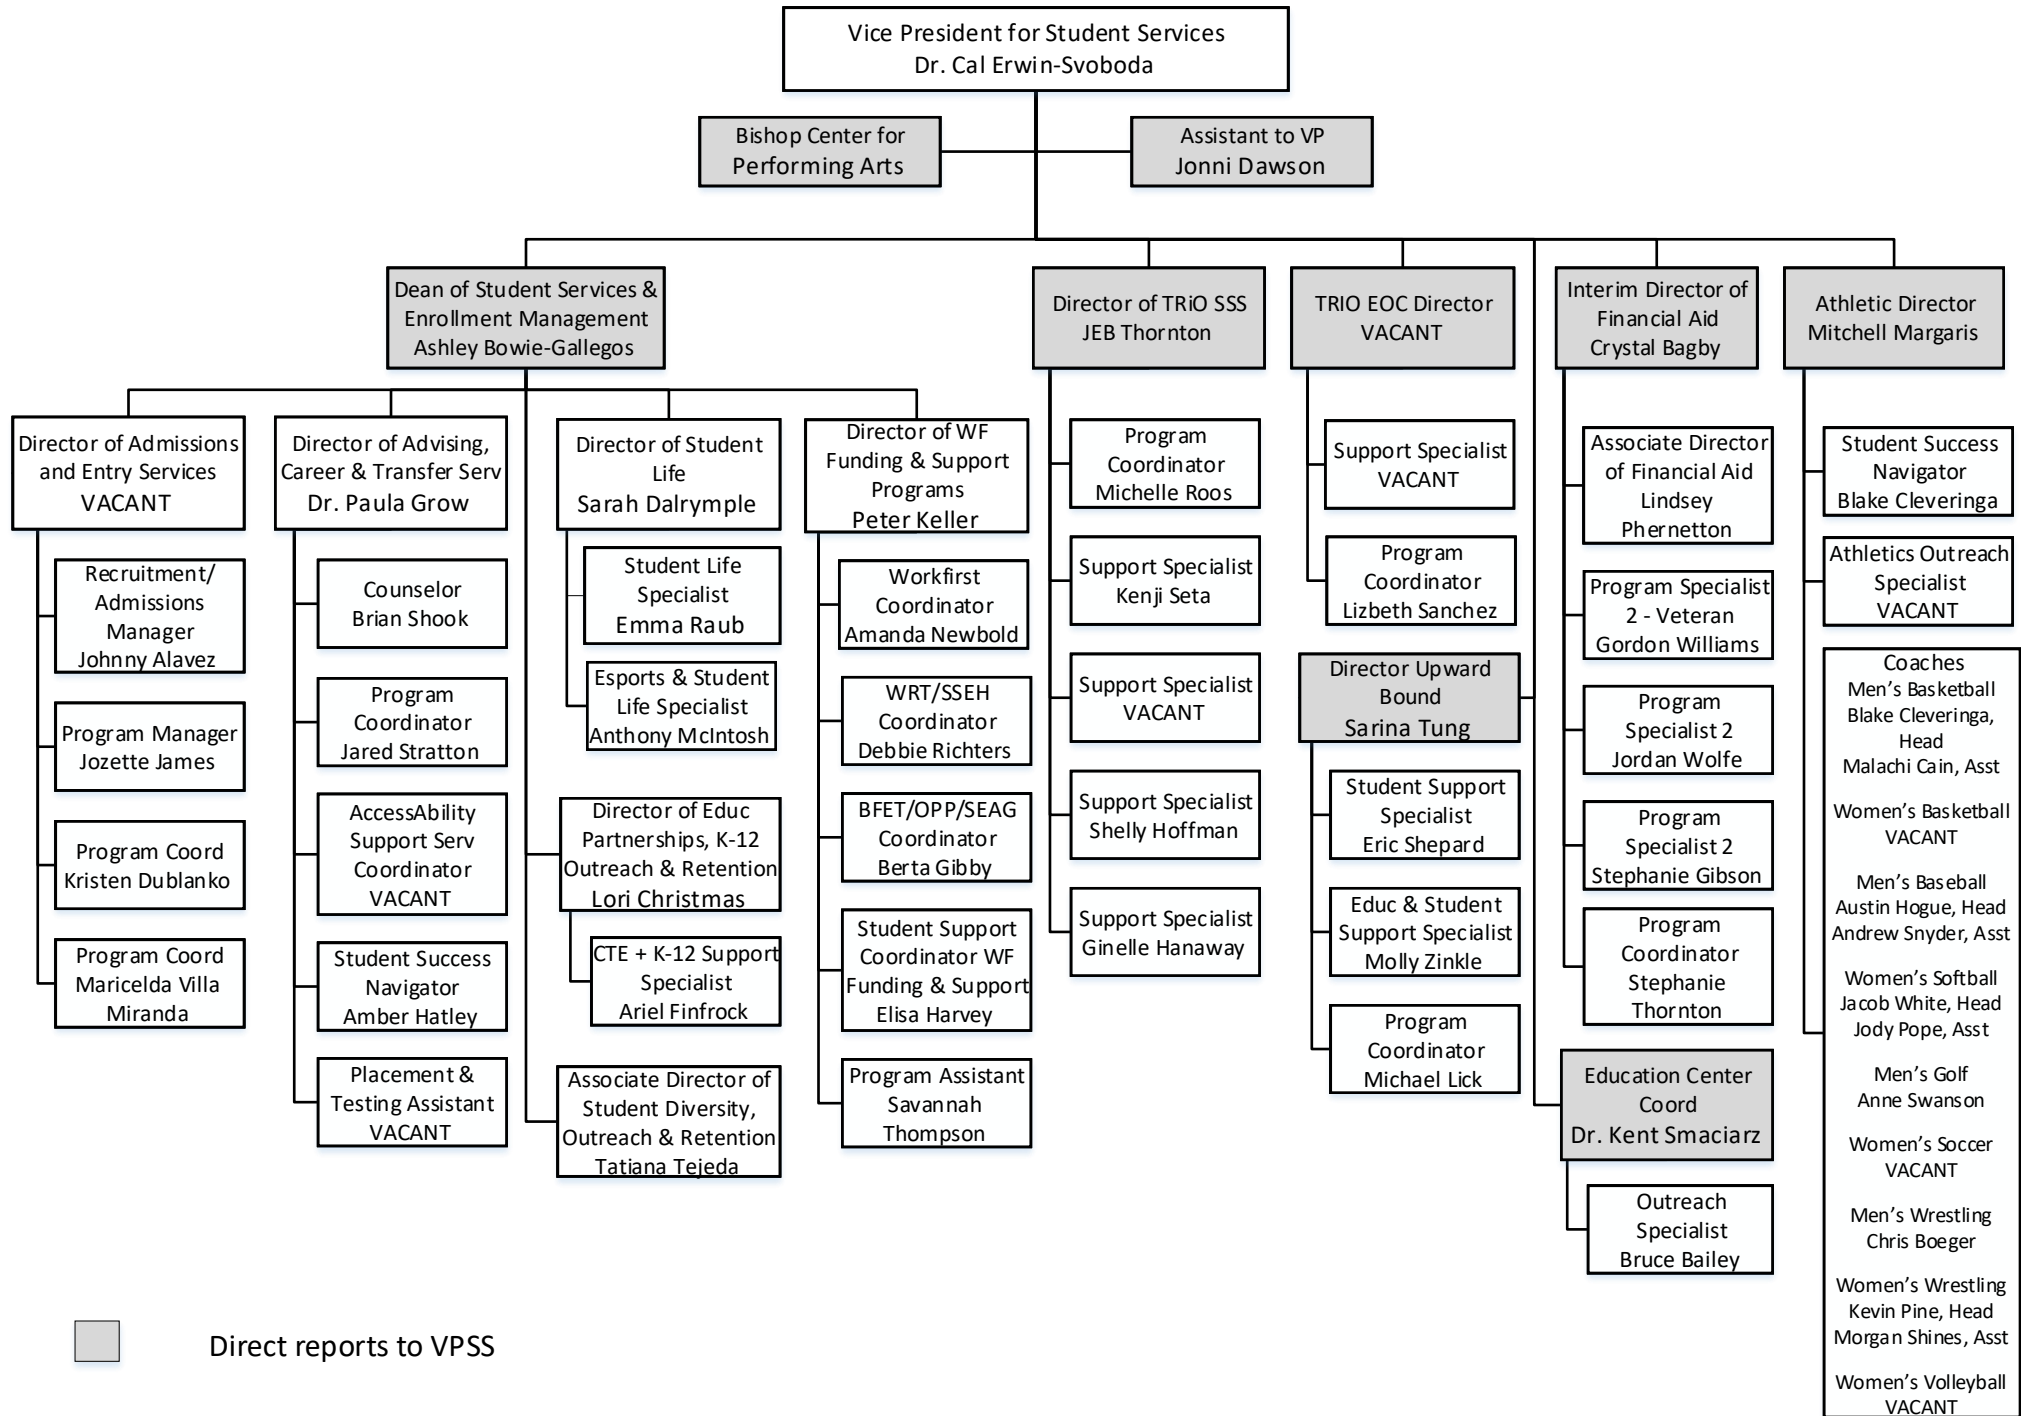

# Grays Harbor College Student Services Organizational Chart

Direct reports to VPSS