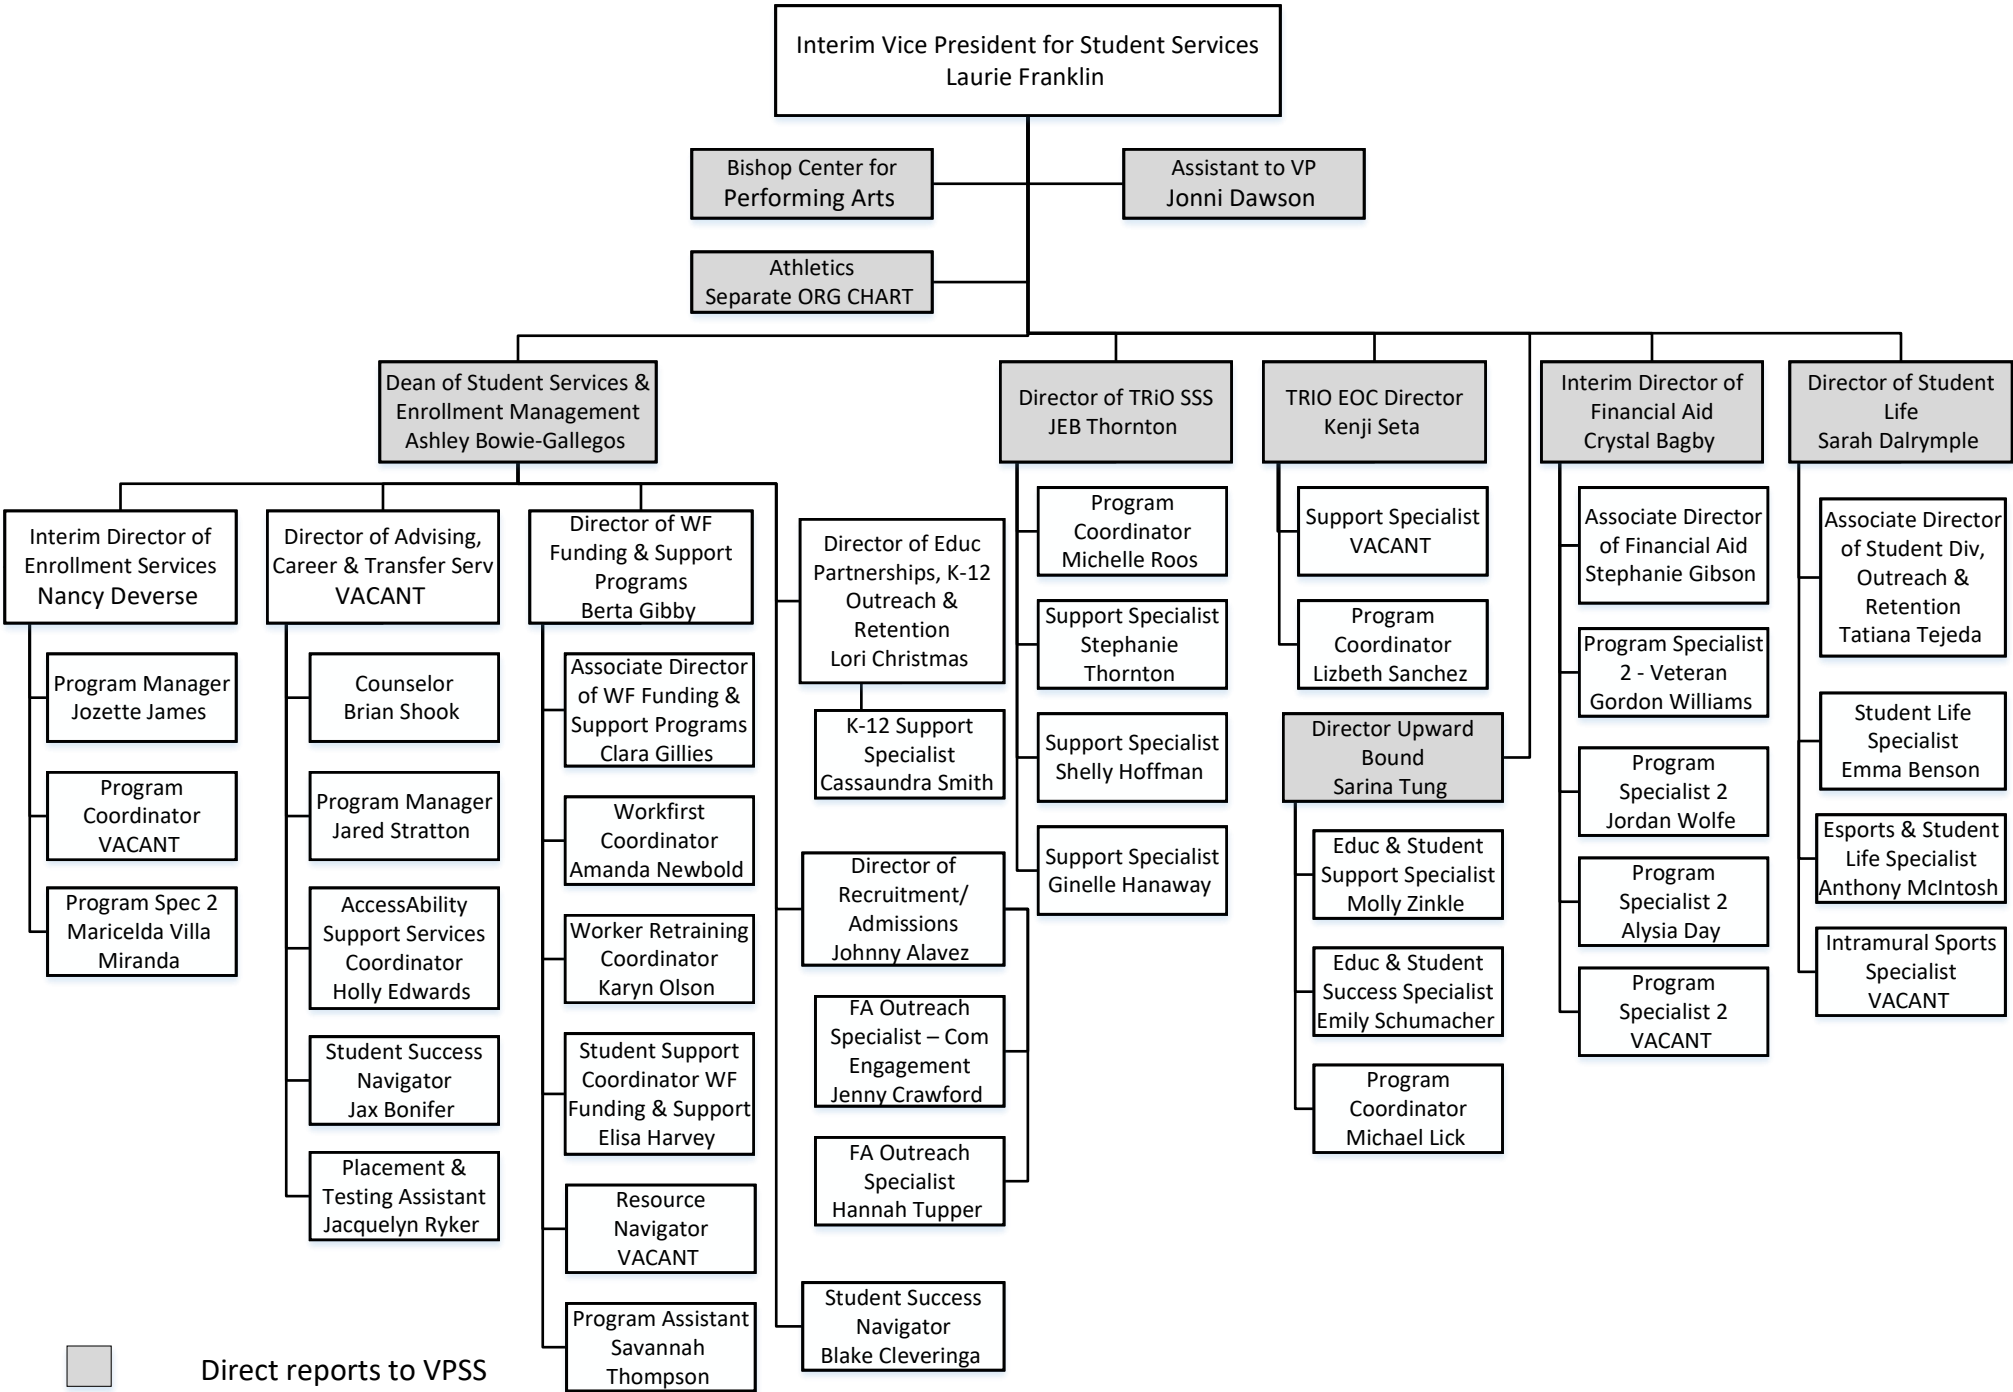

Grays Harbor College Student Services Organizational Chart

Direct reports to VPSS